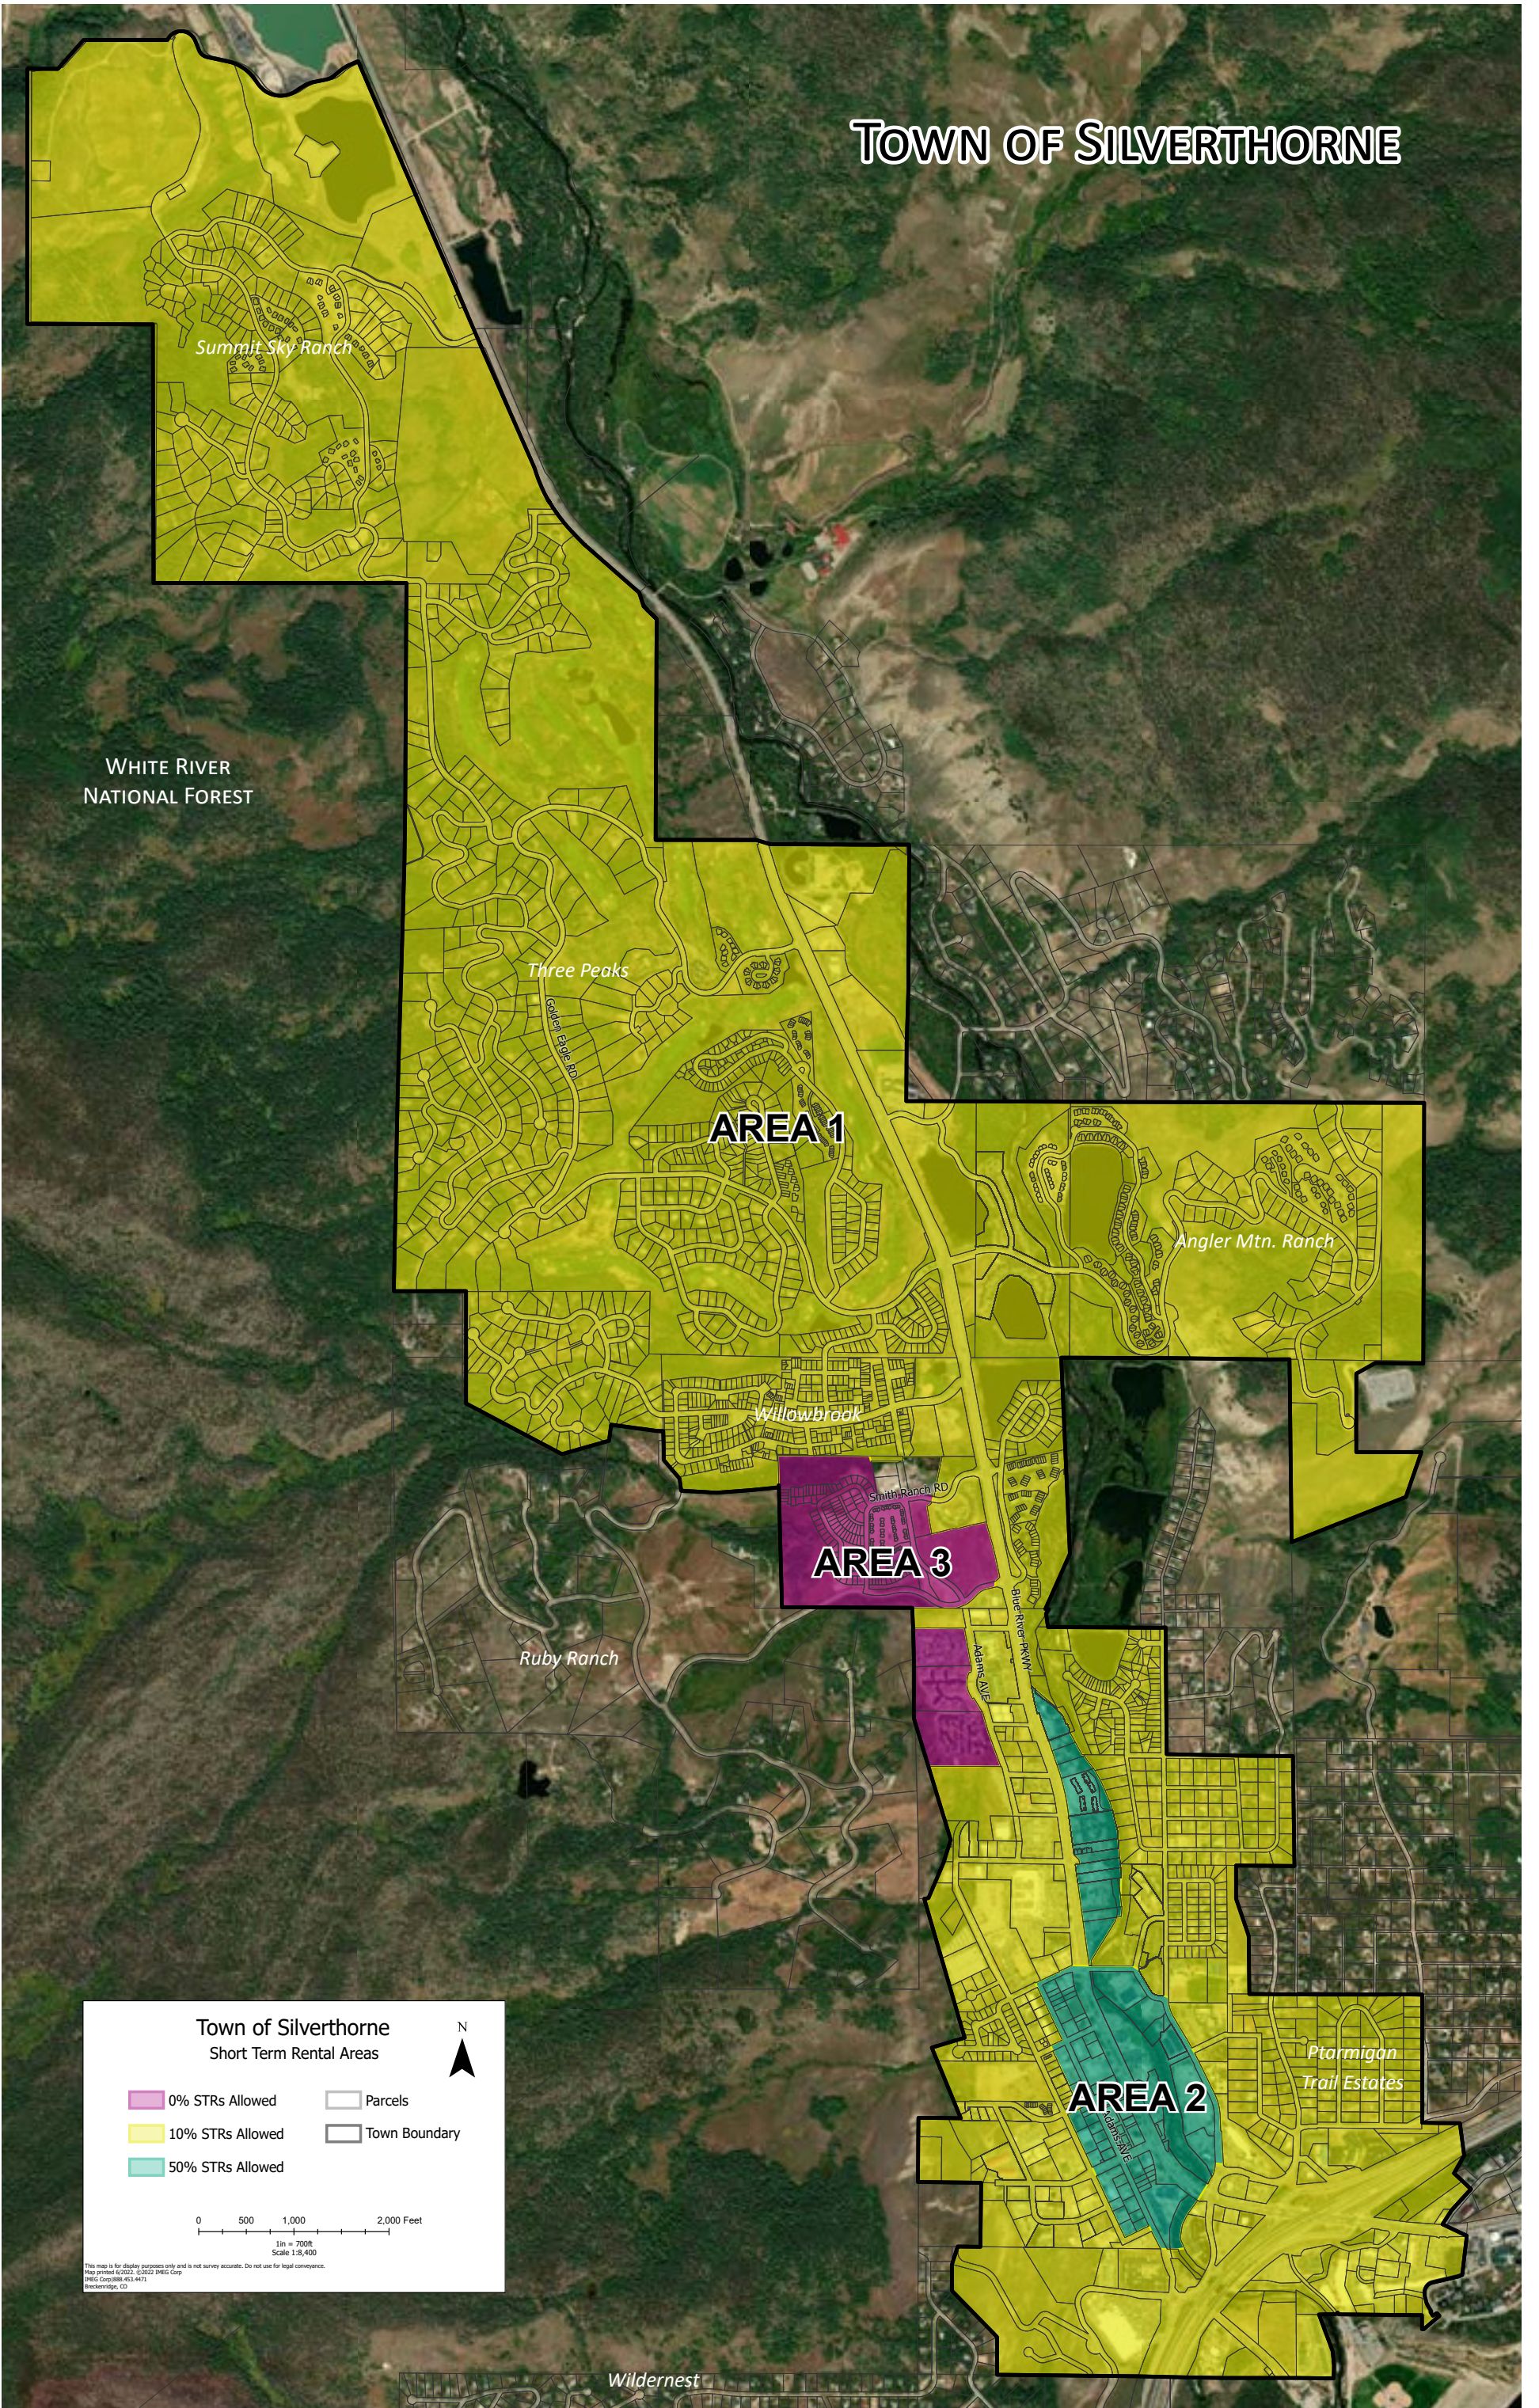

TOWN OF SILVERTHORNE

Town of Silverthorne Short Term Rental Areas

- 0% STRs Allowed
- 10% STRs Allowed
- 50% STRs Allowed
- Parcels
- Town Boundary